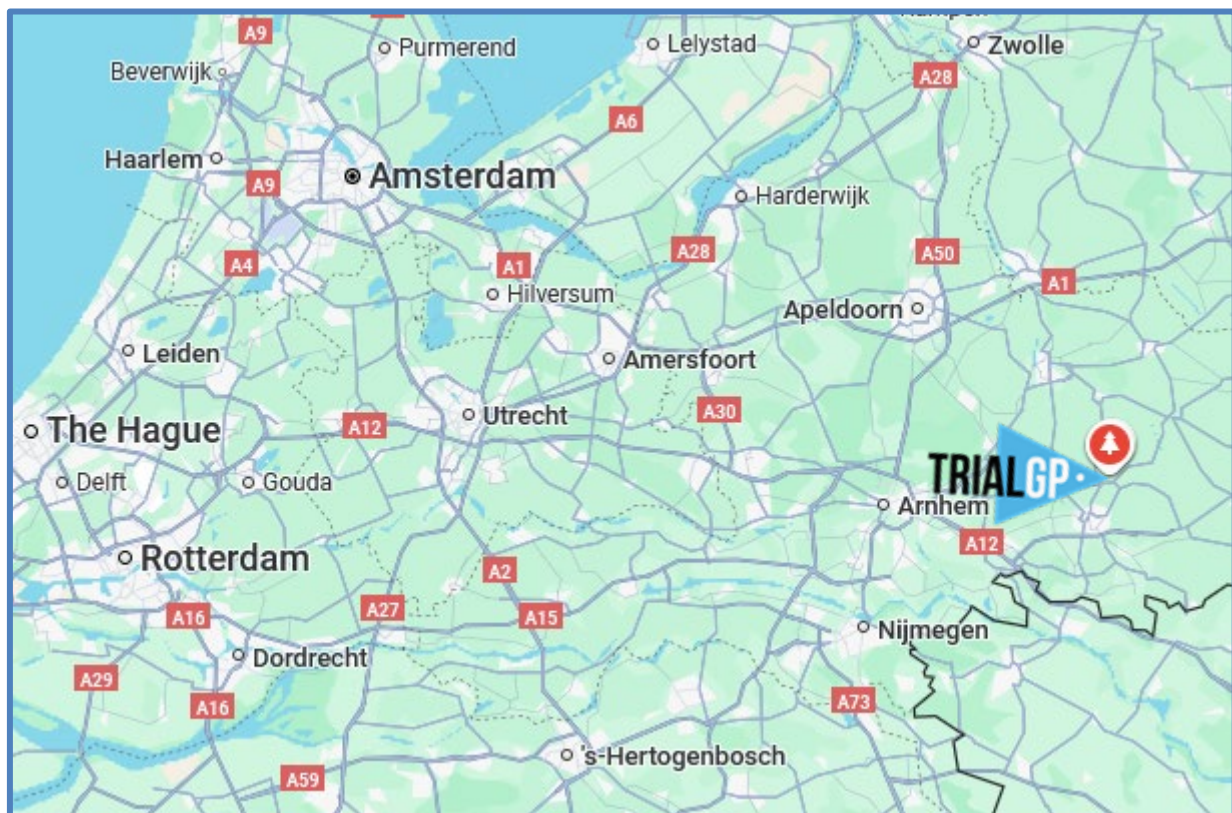

TRIALGP of the Netherlands

RND 6 – 04-06 September 2026

VENUE INFORMATION

VENUE

ZAMC 'De Langenberg'
Korenweg 4
7021 ME ZELHEM

CLASSES

TrialGP / Trial2 / Trial3

ALTITUDES

Not applicable

TIME DIFFERENCE

GMT/UTC +1 hour

TICKETS

www.trialgp.nl

NEAREST AIRPORT AND DISTANCE

Amsterdam (NL) – 147 km
Route A2 – A12 – A18 – N18

Eindhoven (NL) – 131 km
Route A2 – A50 – A12 – A18 – N18

Dusseldorf (D) – 115 km
Route 52 – 3 – N316 – N315

TOURIST INFORMATION

Tourist Information Zelhem
www.tipzelhem.nl

LOCAL HOTELS

www.trivago.com
www.booking.com

Updated: 25/11/2025

OFFICIAL PARTNERS

SUPPORTING MANUFACTURERS